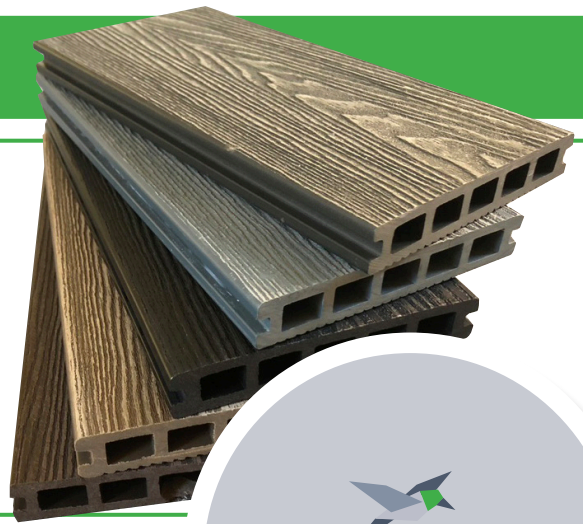

PRICE LIST

Composite Decking Board

(3660 x 146 x 25)

£19.50

Each Board Equiv. 0.522sqm

Colours Available:

- Graphite Grey **NEW**
- Silver / Grey
- Charcoal Black
- Mocha
- Chocolate

Stainless Steel Clips

(10 clips needed per board)

£0.30 each

Plastic Clips

(10 clips needed per board)

£0.20 each

NOTE: TWO DIFFERENT TYPES OF CLIPS AVAILABLE (CHOOSE ONE TYPE ONLY)

Starter Clip

£0.30 each

Available in all 5 colours

Edge Trim

(3660 x 55 x 55)

£11.00 each

Composite Beam

(2900 x 40 x 30)

£10.00 each

Available in all 5 colours

Step Nose Edge

(2900 x 140 x 25)

£28.85 each

Available in all 5 colours

Square Step Nose Edge

(3660 x 140 x 25)

£28.85 each

www.finchcompositedecking.co.uk