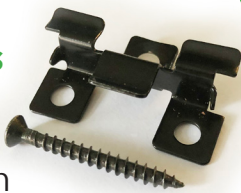

PRICE LIST

Composite Decking Board

(3660 x 146 x 25)

£19.50

Each Board Equiv. 0.522sqm

Colours Available:

- Graphite Grey **NEW**
- Silver / Grey
- Charcoal Black
- Mocha
- Chocolate

Stainless Steel Clips

(10 clips needed per board)

£0.30 each

Plastic Clips

(10 clips needed per board)

£0.20 each

NOTE: TWO DIFFERENT TYPES OF CLIPS AVAILABLE (CHOOSE ONE TYPE ONLY)

Starter Clip

£0.30 each

Available in all 5 colours

Edge Trim

(3660 x 55 x 55)

£11.00 each

Composite Beam

(2900 x 40 x 30)

£10.00 each

Available in all 5 colours