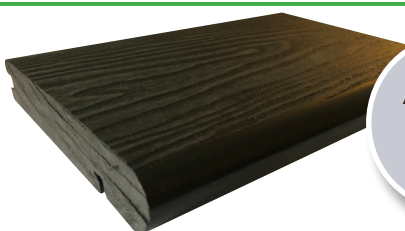

Available in all 5 colours

Edge Trim

(3660 x 55 x 55)

£11.00 each

Composite Beam

(2900 x 40 x 30)

£10.00 each

Available in all 5 colours

Step Nose Edge

(2900 x 140 x 25)

£28.85 each

Available in all 5 colours

Square Step Nose Edge

(3660 x 140 x 25)

£28.85 each

www.finchcompositedecking.co.uk