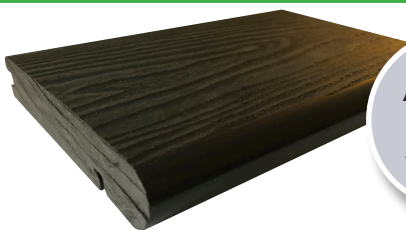

PRICE LIST

Composite Decking Board

(3660 x 146 x 25)

£19.50

Each Board Equiv. 0.522sqm

Colours Available:

- Graphite Grey **NEW**
- Silver / Grey
- Charcoal Black
- Mocha
- Chocolate

Stainless Steel Clips

Available in all 5 colours

Edge Trim

(3660 x 55 x 55)

£11.00 each

Composite Beam

(2900 x 40 x 30)

£10.00 each

Available in all 5 colours

Step Nose Edge

(2900 x 140 x 25)

£28.85 each

Available in all 5 colours

Square Step Nose Edge

(3660 x 140 x 25)

£28.85 each

www.finchcompositedecking.co.uk