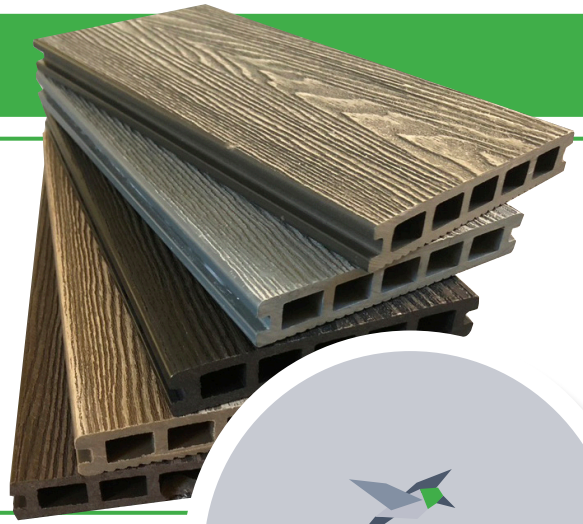

PRICE LIST

Composite Decking Board

(3660 x 146 x 25)

£19.50

Each Board Equiv. 0.522sqm

Colours Available:

- Graphite Grey **NEW**
- Silver / Grey
- Charcoal Black
- Mocha
- Chocolate

Stainless Steel Clips

(10 clips needed per board)

£0.30 each

Plastic Clips

(10 clips needed per board)

£0.20 each

NOTE: TWO DIFFERENT TYPES OF CLIPS AVAILABLE (CHOOSE ONE TYPE ONLY)

Starter Clip

£0.30 each

Available in all 5 colours

Edge Trim

(3660 x 55 x 55)

£11.00 each

Composite Beam

(2900 x 40 x 30)

£10.00 each

Available in all 5 colours

Step Nose Edge

(2900 x 140 x 25)

£28.85 each

Available in all 5 colours

Square Step Nose Edge

(3660 x 140 x 25)

£28.85 each

www.finchcompositedecking.co.uk