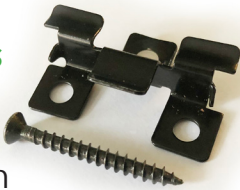

PRICE LIST

Composite Decking Board

(3660 x 146 x 25)

£19.50

Each Board Equiv. 0.522sqm

Colours Available:

- Graphite Grey **NEW**
- Silver / Grey
- Charcoal Black
- Mocha
- Chocolate

Stainless Steel Clips

(10 clips needed per board)

£0.30 each

Plastic Clips

(10 clips needed per board)

£0.20 each

NOTE: TWO DIFFERENT TYPES OF CLIPS AVAILABLE (CHOOSE ONE TYPE ONLY)

Starter Clip

£0.30 each

Available in all 5 colours

Edge Trim

(3660 x 55 x 55)

£11.00 each

Composite Beam

(2900 x 40 x 30)

£10.00 each

Available in all 5 colours