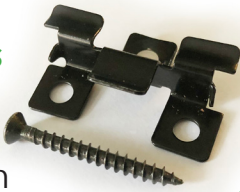

PRICE LIST

Composite Decking Board

(3660 x 146 x 25)

£19.50

Each Board Equiv. 0.522sqm

Colours Available:

- Graphite Grey **NEW**
- Silver / Grey
- Charcoal Black
- Mocha
- Chocolate

Stainless Steel Clips

(12 clips needed per board)

£0.30 each

Plastic Clips

(12 clips needed per board)

£0.20 each

NOTE: TWO DIFFERENT TYPES OF CLIPS AVAILABLE (CHOOSE ONE TYPE ONLY)

Starter Clip

£0.30 each

Available in all 5 colours

Edge Trim

(3660 x 55 x 55)

£9.00 each

Composite Beam

(2900 x 40 x 30)

£10.00 each

Available in all 5 colours