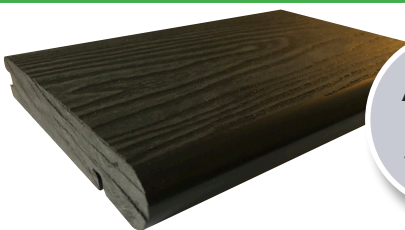

PRICE LIST

Composite Decking Board

(3660 x 146 x 25)

£19.50

Each Board Equiv. 0.522sqm

Colours Available:

- Graphite Grey **NEW**
- Silver / Grey
- Charcoal Black
- Mocha
- Chocolate

Stainless Steel Clips

Available in all 5 colours

Edge Trim

(3660 x 55 x 55)

£9.00 each

Composite Beam

(2900 x 40 x 30)

£10.00 each

Available in all 5 colours

Step Nose Edge

(2900 x 140 x 25)

£27.85 each

Available in all 5 colours

Square Step Nose Edge

(3660 x 140 x 25)

£27.85 each

www.finchcompositedecking.co.uk