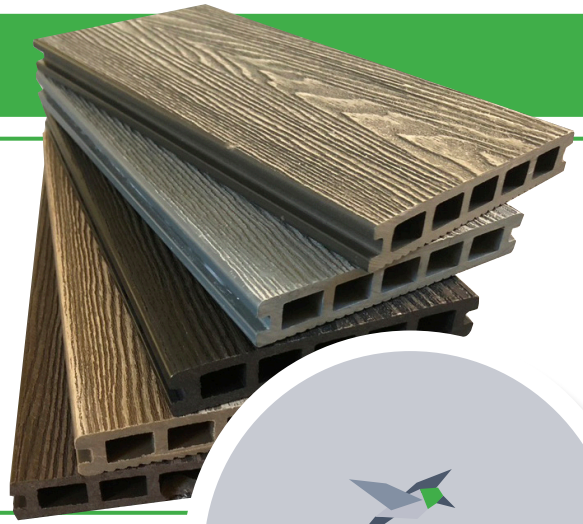

PRICE LIST

Composite Decking Board

(3660 x 146 x 25)

£19.50

Each Board Equiv. 0.522sqm

Colours Available:

- Graphite Grey **NEW**
- Silver / Grey
- Charcoal Black
- Mocha
- Chocolate

Stainless Steel Clips

(12 clips needed per board)

£0.30 each

Plastic Clips

(12 clips needed per board)

£0.20 each

NOTE: TWO DIFFERENT TYPES OF CLIPS AVAILABLE (CHOOSE ONE TYPE ONLY)

Starter Clip

£0.30 each

Available in all 5 colours

Edge Trim

(3660 x 55 x 55)

£9.00 each

Composite Beam

(2900 x 40 x 30)

£10.00 each

Available in all 5 colours

Step Nose Edge

(2900 x 140 x 25)

£27.85 each

Available in all 5 colours

Square Step Nose Edge

(3660 x 140 x 25)

£27.85 each

www.finchcompositedecking.co.uk