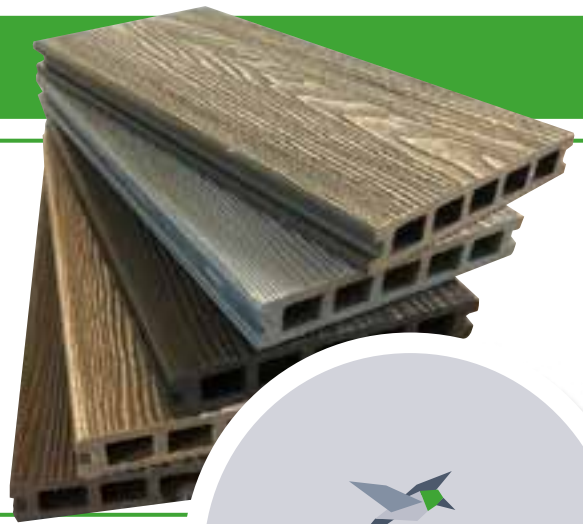

PRICE LIST

Composite Decking Board

(3660 x 146 x 25)

£17.50

Each Board Equiv. 0.522sqm

Colours Available:

- Graphite Grey **NEW**
- Silver / Grey
- Charcoal Black
- Mocha
- Chocolate

Stainless Steel Clips

(12 clips needed per board)

£0.30 each

Plastic Clips

(12 clips needed per board)

£0.20 each

NOTE: TWO DIFFERENT TYPES OF CLIPS AVAILABLE (CHOOSE ONE TYPE ONLY)

Starter Clip

£0.30 each

Available in all 5 colours

Edge Trim

(3660 x 55 x 55)

£9.00 each

Composite Beam

(2900 x 40 x 30)

£10.00 each

Available in all 5 colours