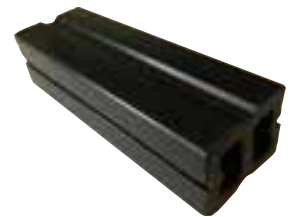

PRICE LIST

Composite Decking Board

(3660 x 146 x 25)

£17.50

Each Board Equiv. 0.522sqm

Colours Available:

- Graphite Grey **NEW**
- Silver / Grey
- Charcoal Black
- Mocha
- Chocolate

Stainless Steel Clips

(12 clips needed per board)

£0.30 each

Plastic Clips

(12 clips needed per board)

£0.20 each

NOTE: TWO DIFFERENT TYPES OF CLIPS AVAILABLE (CHOOSE ONE TYPE ONLY)

Starter Clip

£0.30 each

Available in all 5 colours

Edge Trim

(3660 x 55 x 55)

£9.00 each

Composite Beam

(2900 x 40 x 30)

£10.00 each

Available in all 5 colours

Step Nose Edge

(2900 x 140 x 25)

£27.85 each

Available in all 5 colours

Square Step Nose Edge

(3660 x 140 x 25)

£27.85 each

www.finchcompositedecking.co.uk