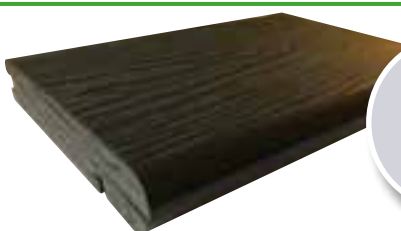

PRICE LIST

Composite Decking Board

(3660 x 146 x 25)

£17.50

Each Board Equiv. 0.522sqm

Colours Available:

- Graphite Grey **NEW**
- Silver / Grey
- Charcoal Black
- Mocha
- Chocolate

Stainless Steel Clips

Available in all 5 colours

Edge Trim

(3660 x 55 x 55)

£9.00 each

Composite Beam

(2900 x 40 x 30)

£10.00 each

Available in all 5 colours

Step Nose Edge

(2900 x 140 x 25)

£27.85 each

Available in all 5 colours

Square Step Nose Edge

(3660 x 140 x 25)

£27.85 each

www.finchcompositedecking.co.uk